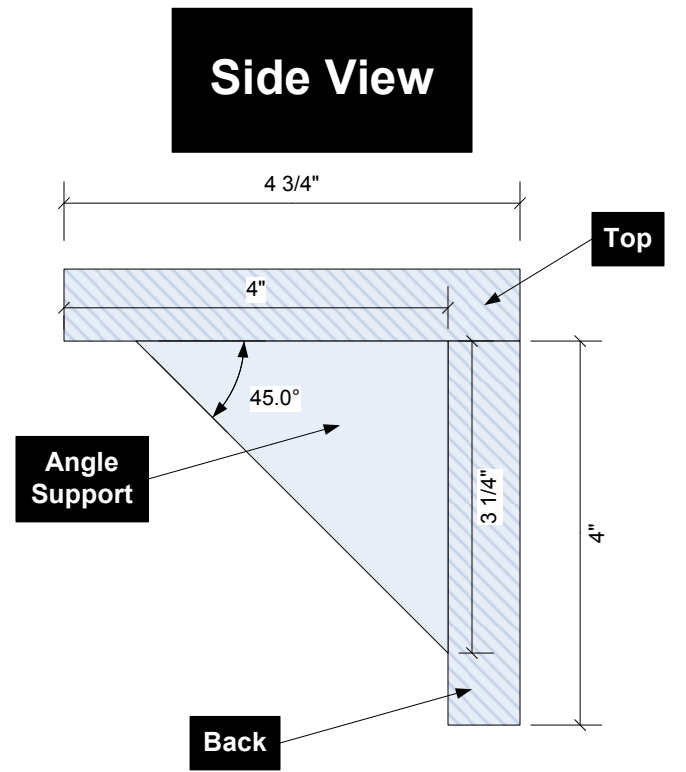

Clamp rack designed to mount to wall studs that are 16" on center. The notches allow for linearly interconnecting as many as needed.

F Style Bar Clamp Rack

Top View

Front View