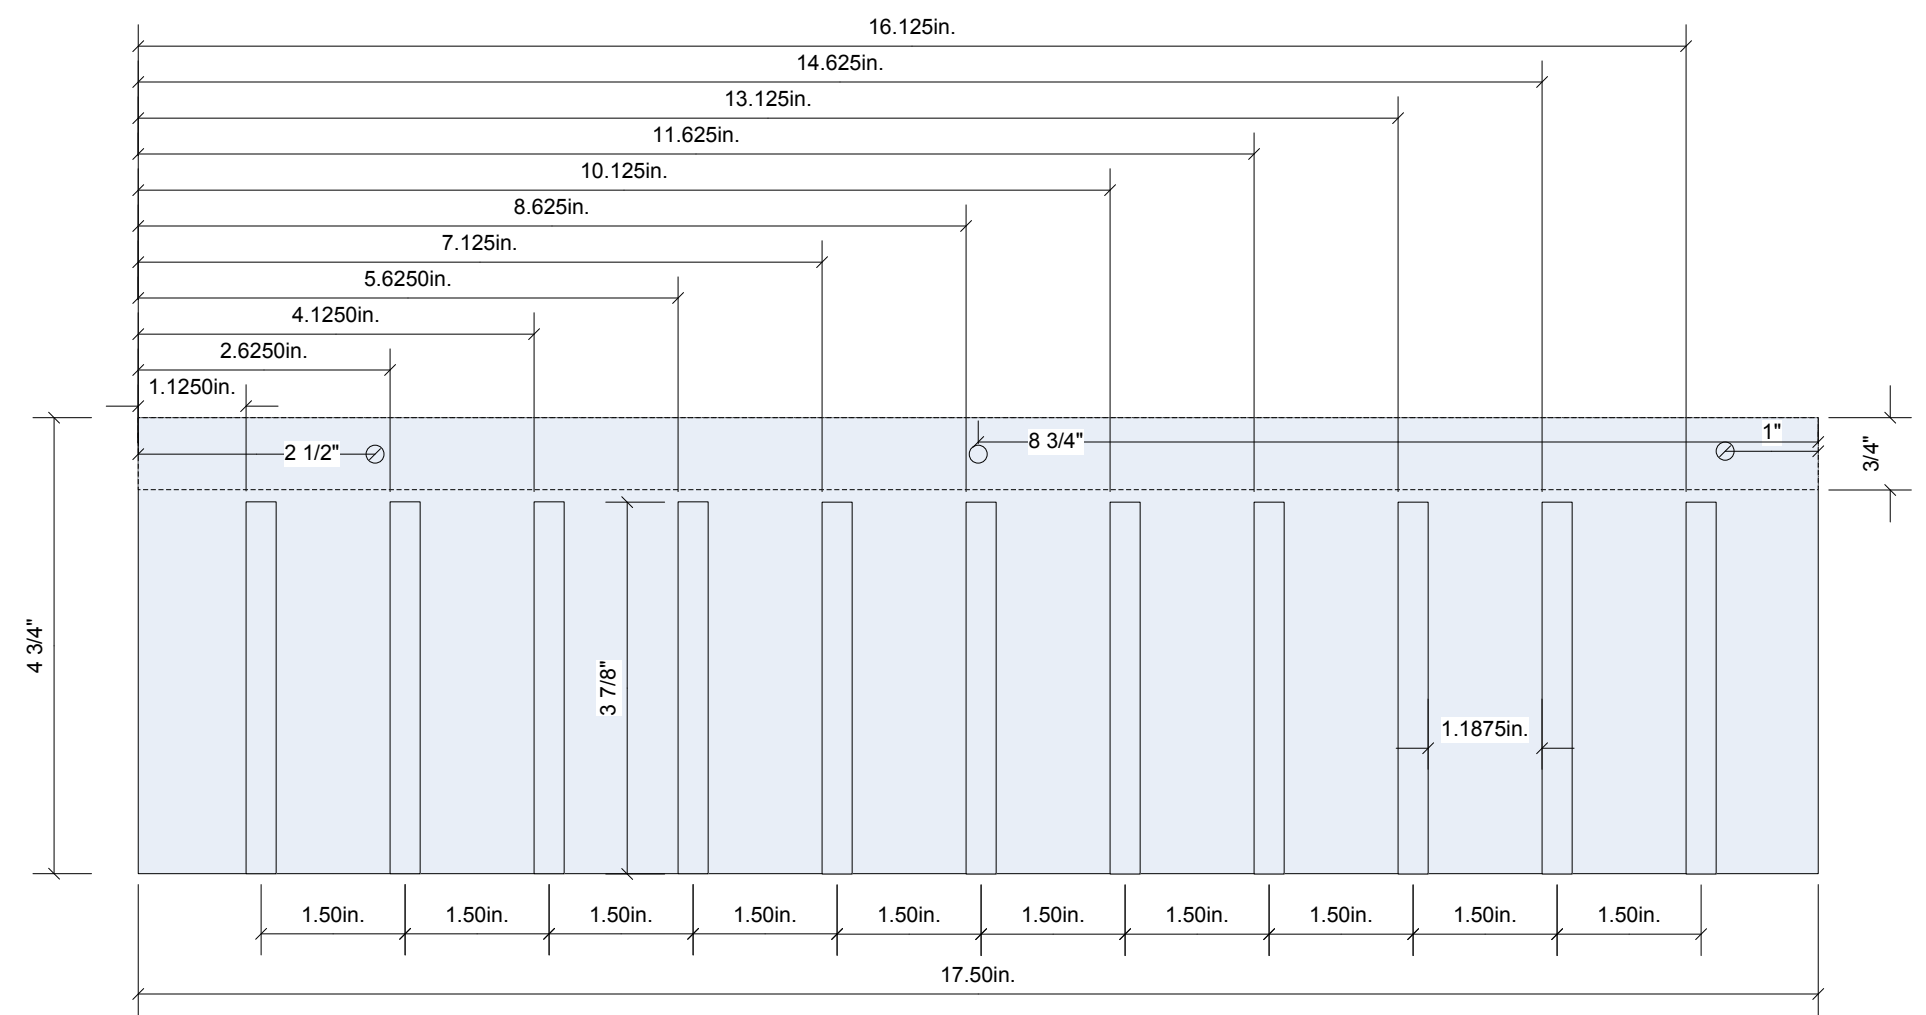

Clamp rack designed to mount to wall studs that are 16" on center. The notches allow for linearly interconnecting as many as needed.

F Style Bar Clamp Rack

Top View

Front View