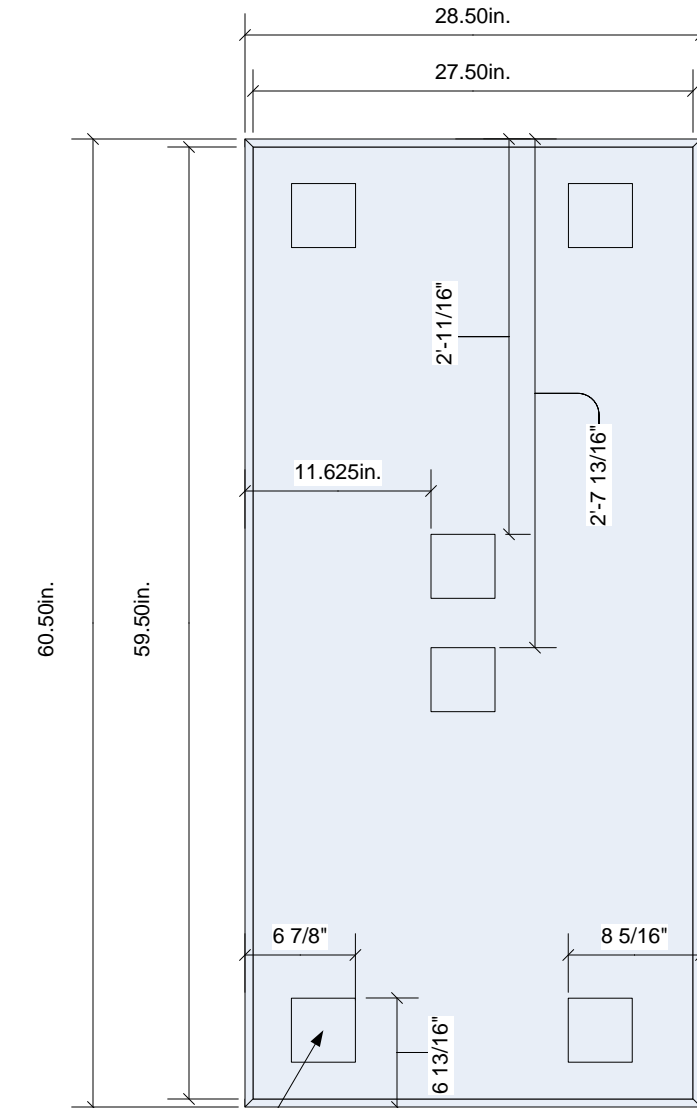

Simple Desk

Sunday, May 06, 2012

Front View

Side View

Top View

4" square MDF block used to register the desktop to the fram and add additional material for the screw that secures the desk top. Attached with glue.