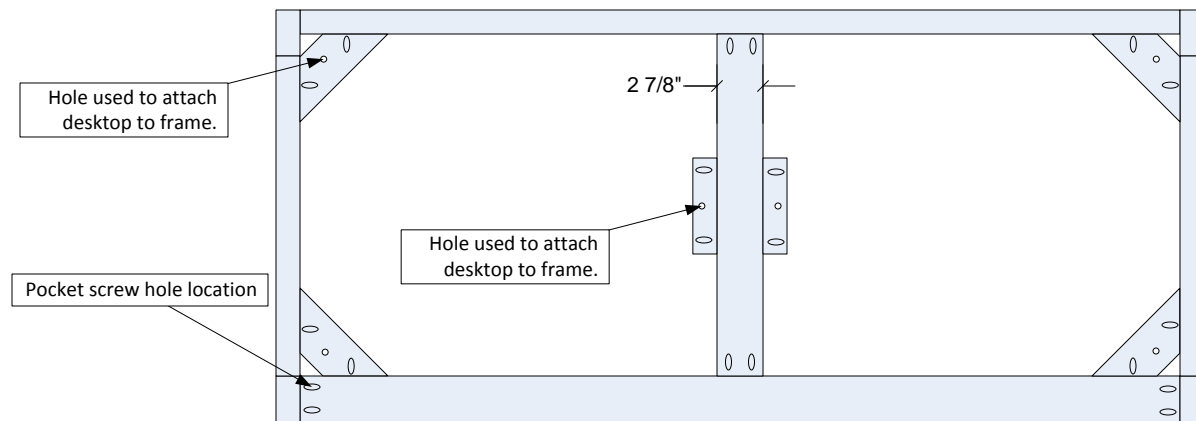

Simple Desk

Sunday, May 06, 2012

Front View

Side View

Top View

4" square MDF block used to register the desktop to the fram and add additional material for the screw that secures the desk top. Attached with glue.