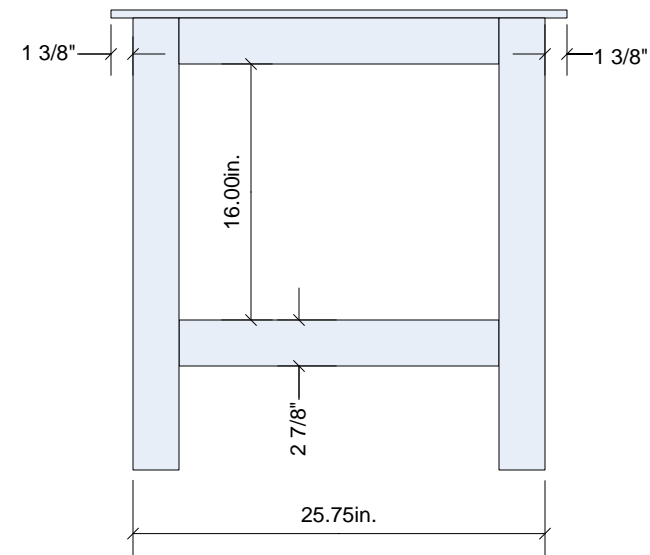

Simple Desk

Sunday, May 06, 2012

Front View

Side View

Top View

4" square MDF block used to register the desktop to the fram and add additional material for the screw that secures the desk top. Attached with glue.