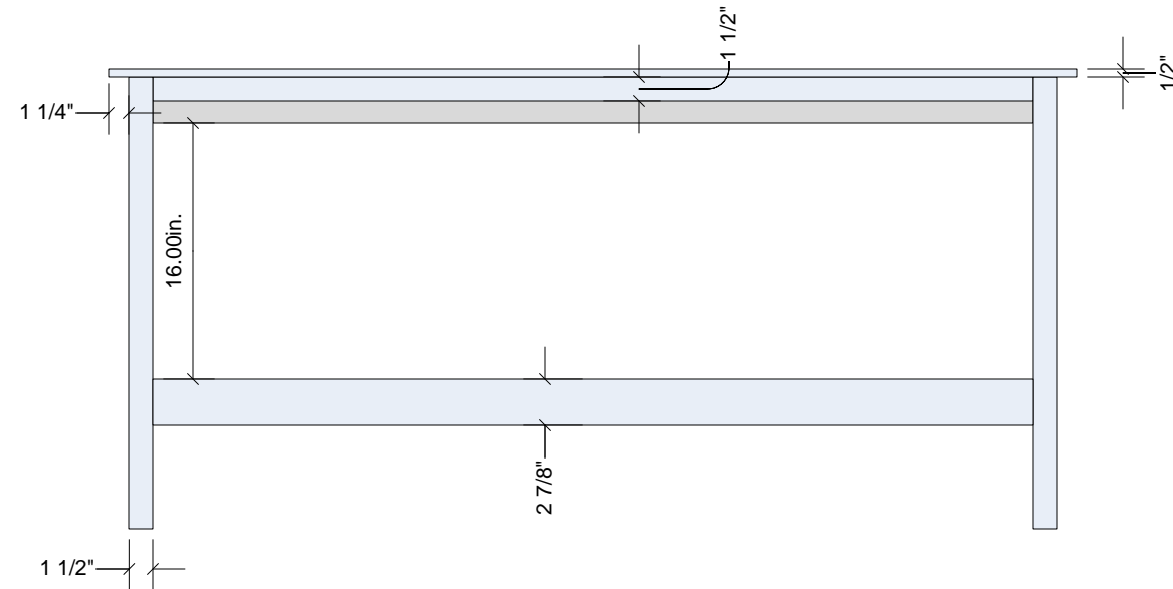

Simple Desk

Sunday, May 06, 2012

Front View

Side View

Top View

4" square MDF block used to register the desktop to the fram and add additional material for the screw that secures the desk top. Attached with glue.