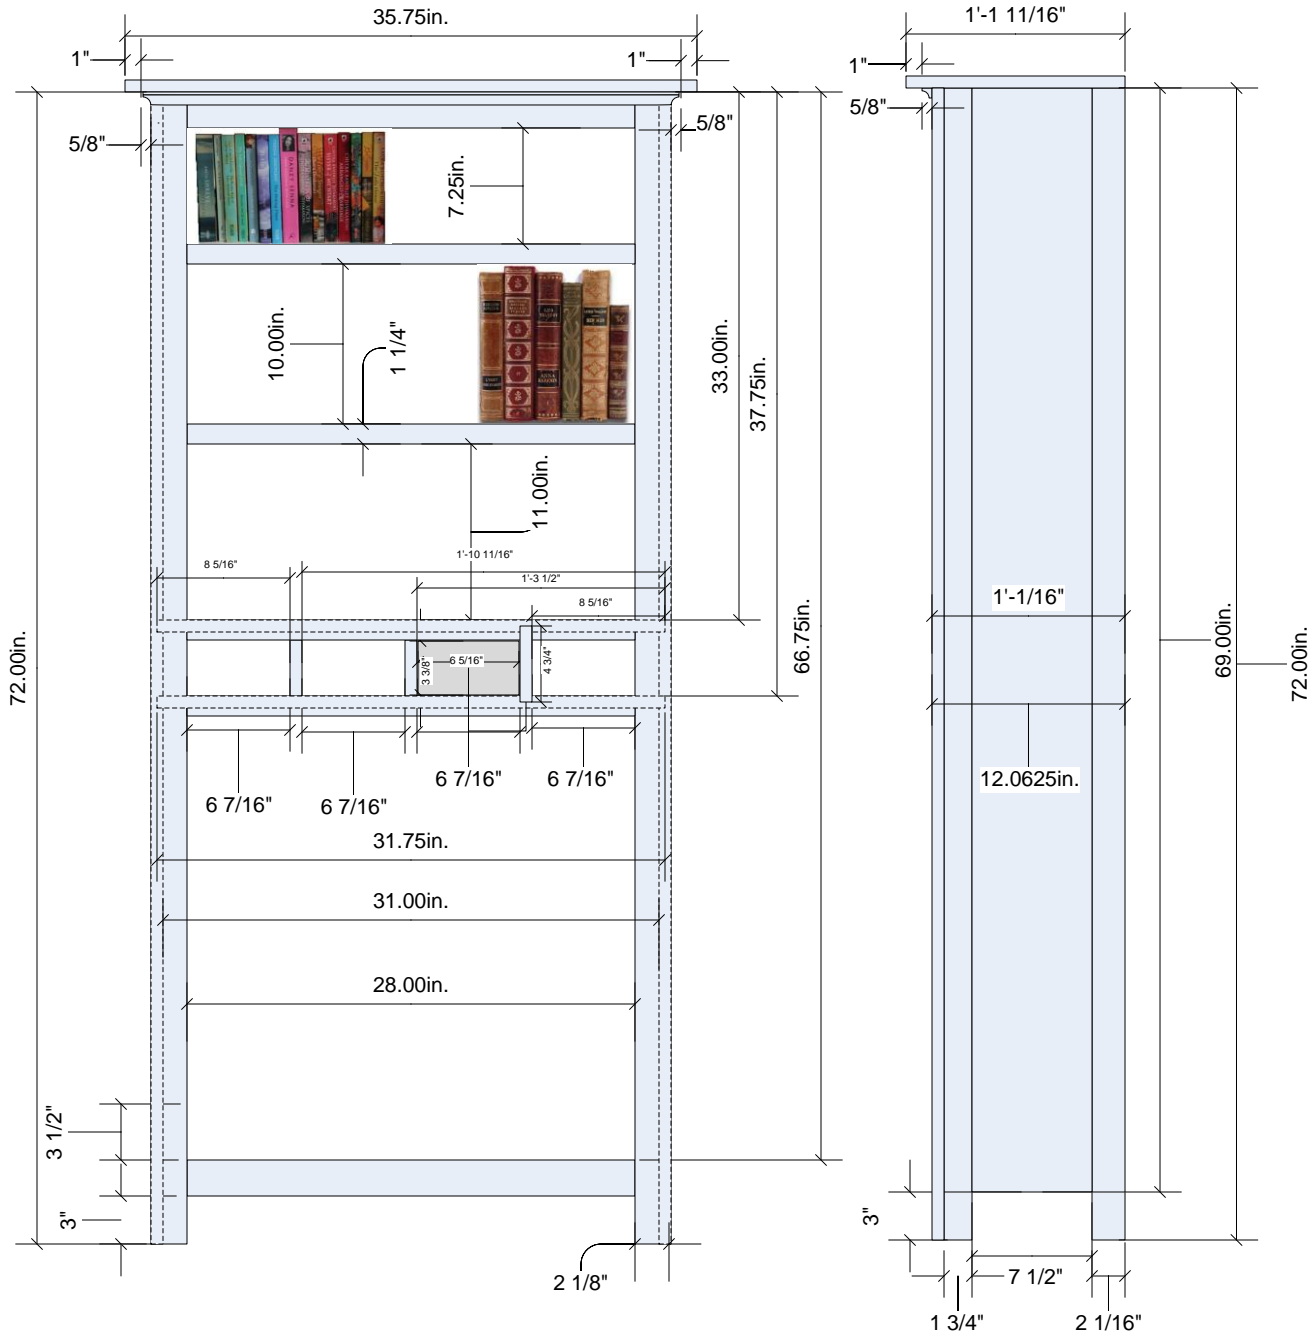

Bookcase With Drawers

Saturday, April 28, 2012

Shelf
30.875in. X 10.750in.